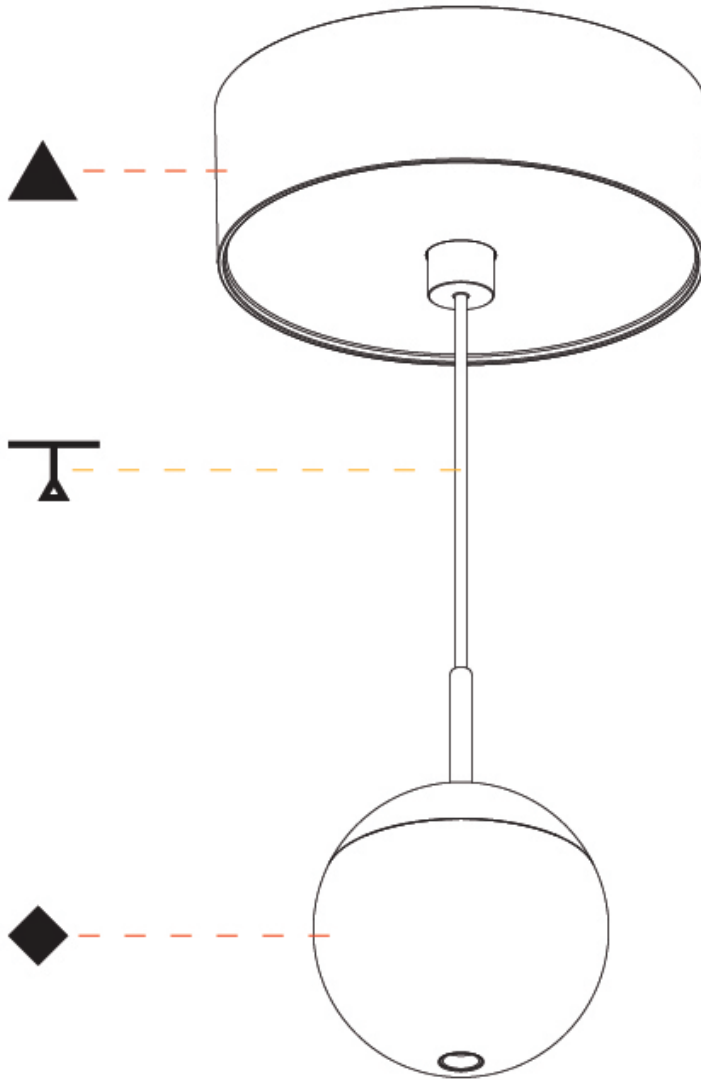

SNOOKER MONOPOINT SURFACE CANOPY SUSPENSION

A30827-

PROJECT _____

TYPE _____

SPECIFIER _____

QUANTITY _____

DATE _____

A