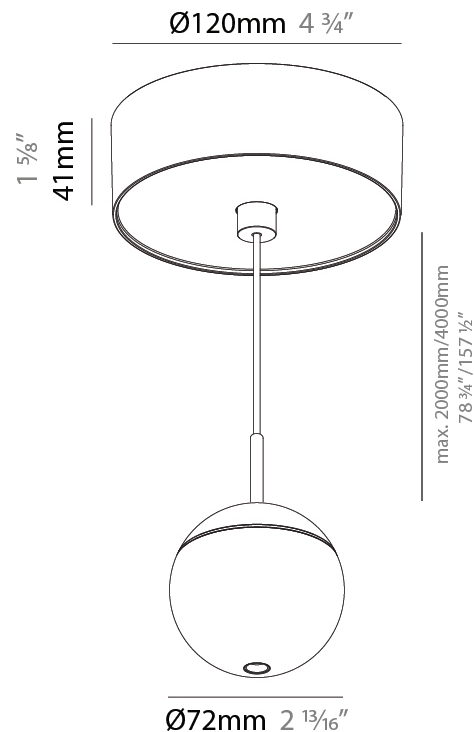

PHYSICAL

Shape: Round
Diameter (mm): 72
Diameter (in): 2 ¹³/₁₆
Height (mm): 72
Height (in): 2 ¹³/₁₆
Max. Overall Height (mm): 2072
Max. Overall Height (in): 81 ³/₁₆
Light Distribution: Downlight
Weight (kg): 0.76
Weight (lbs): 1.676
Diffuser: Shine Ring - White / Yellow / Orange / Red / Blue / Green
Fixture Finish: SSR / BKV / CWI / CRY / HAB / UFT / ITA / RUA / FTG / MYG / LOD / PUS / FRO / FUP / KIA / POP / BLS / SPG / MEY / GOH / GUM / CHC / COM / ABZ / JAG / OBR / MOS / ROR
Fixture Material: Aluminum Die Cast
Cable Details: 2000mm or 4000mm Cable - Color Options: Black / White / Orange / Red / Green

ELECTRICAL

Lamp Type: LED (Zhaga Standard)
Input Wattage (W): 6.6
Total Output Wattage (W): 6
Dimming: Tri-Mode (Non-Dimming and Phase Dimming (120Vac only) and 0-10V Dimming)
Driver Included: Yes
Driver Location: External
Driver Type: Constant Current - Universal
Driver Class: Class 2
Housing: ENCP3 w/quick connect
Input Voltage (V): 120 - 277
Constant Current (MA): 500

LED

Number of LEDs: 1
Color Temperature (°K): 2700 / 3000 / 4000
Max. Delivered Lumen (lm): 270 / 290 / 310
CRI: >90 CRI
Efficiency (%): 60
Lamp Life (hrs): 50000

OPTICAL

Optic°: 55

RATINGS AND CERTIFICATIONS

Certified By: Certified for North American Standards
IP rating: IP20

PROJECT
TYPE
SPECIFIER
QUANTITY
DATE