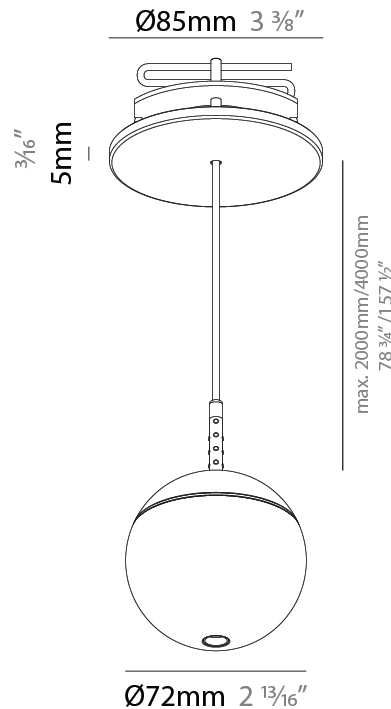

ELECTRICAL

Lamp Type: LED (Zhaga Standard)
Input Wattage (W): 6.6
Total Output Wattage (W): 6
Dimming: Tri-Mode (Non-Dimming and Phase Dimming (120Vac only) and 0-10V Dimming)
Driver Included: Yes
Driver Location: External
Driver Type: Constant Current - Universal
Driver Class: Class 2
Housing: ENCP3 w/Quick Connect
Input Voltage (V): 120 - 277
Constant Current (MA): 500

LED

Number of LEDs: 1
Color Temperature (°K): 2700 / 3000 / 4000
Max. Delivered Lumen (lm): 270 / 290 / 310
CRI: >90 CRI
Efficiency (%): 60
Lamp Life (hrs): 50000

OPTICAL

Optic°: 55

RATINGS AND CERTIFICATIONS

Certified By: Certified for North American Standards www.zaneen.com

Applying international specifications by adding 'INT' at the end of the existing Model #. For assistance on 'custom' specifications, contact zteam@zaneen.com. In a constant effort to supply the best product, we reserve the right to change specifications or materials without notice. The most recent specification sheets are found at zaneen.com